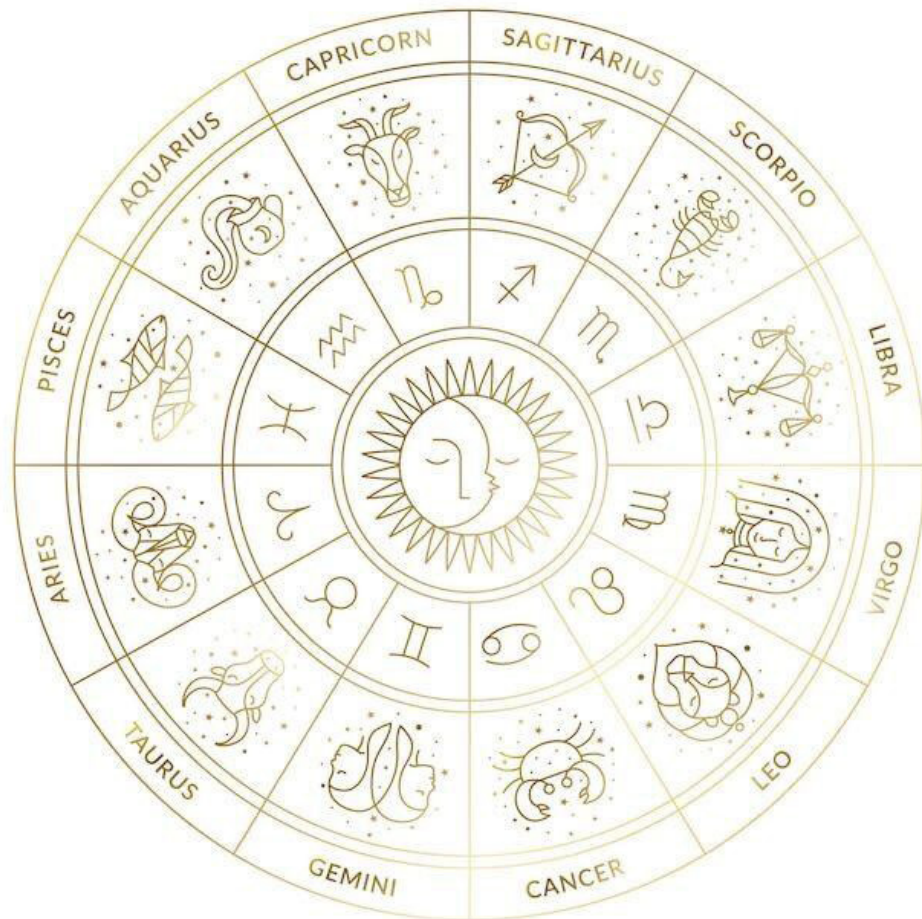

# 4 Elements

**FIRE** Aries • Leo • Sagittarius

---

**EARTH** Taurus • Virgo • Capricorn

---

**AIR** Gemini • Libra • Aquarius

---

**WATER** Cancer • Scorpio • Pisces

# 4 Elements

**FIRE** Spontaneous • Inspiring • Creative

---

**EARTH** Grounding • Practical • Manifesting

---

**AIR** Intellectual • Communicative  
• Focused on ideas & facts

---

**WATER** Intuitive • Emotional • Sensitive

# *The 12 houses as above so below.*

12 areas of your life tone light color - song

Where the energy is lived on a 3D level

Day to day

Holistic