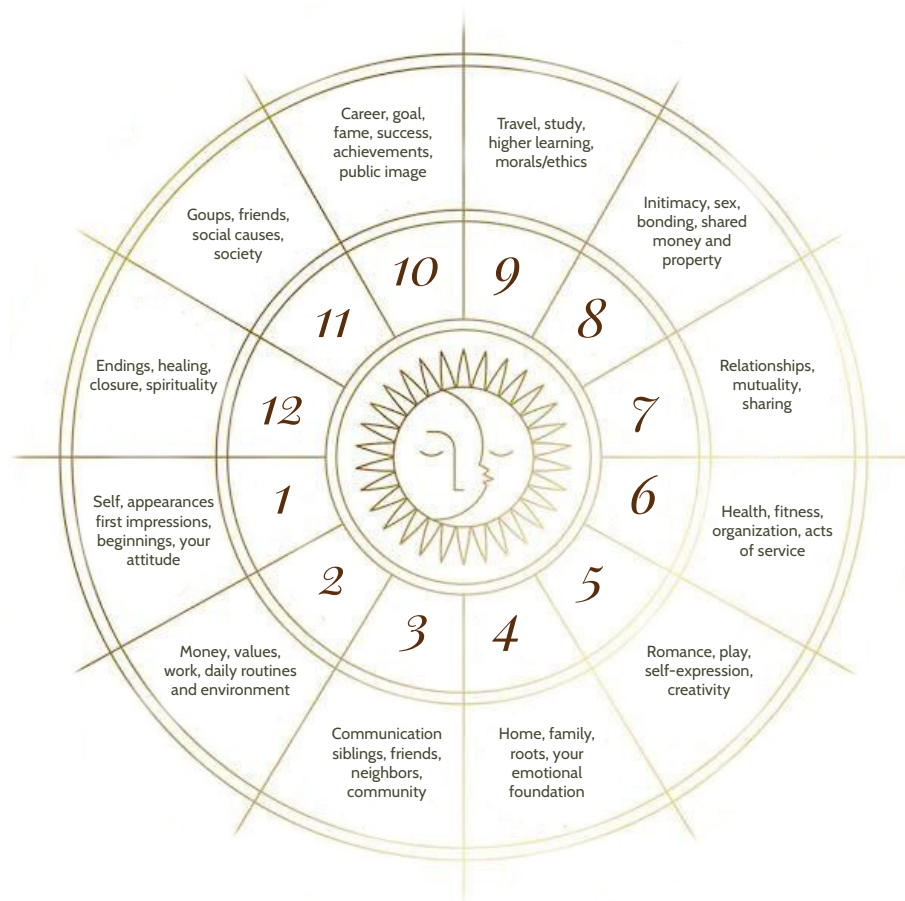

# 4 Elements

**FIRE** Spontaneous • Inspiring • Creative

---

**EARTH** Grounding • Practical • Manifesting

---

**AIR** Intellectual • Communicative  
• Focused on ideas & facts

---

**WATER** Intuitive • Emotional • Sensitive

# *The 12 houses as above so below.*

12 areas of your life tone light color - song

Where the energy is lived on a 3D level

Day to day

Holistic