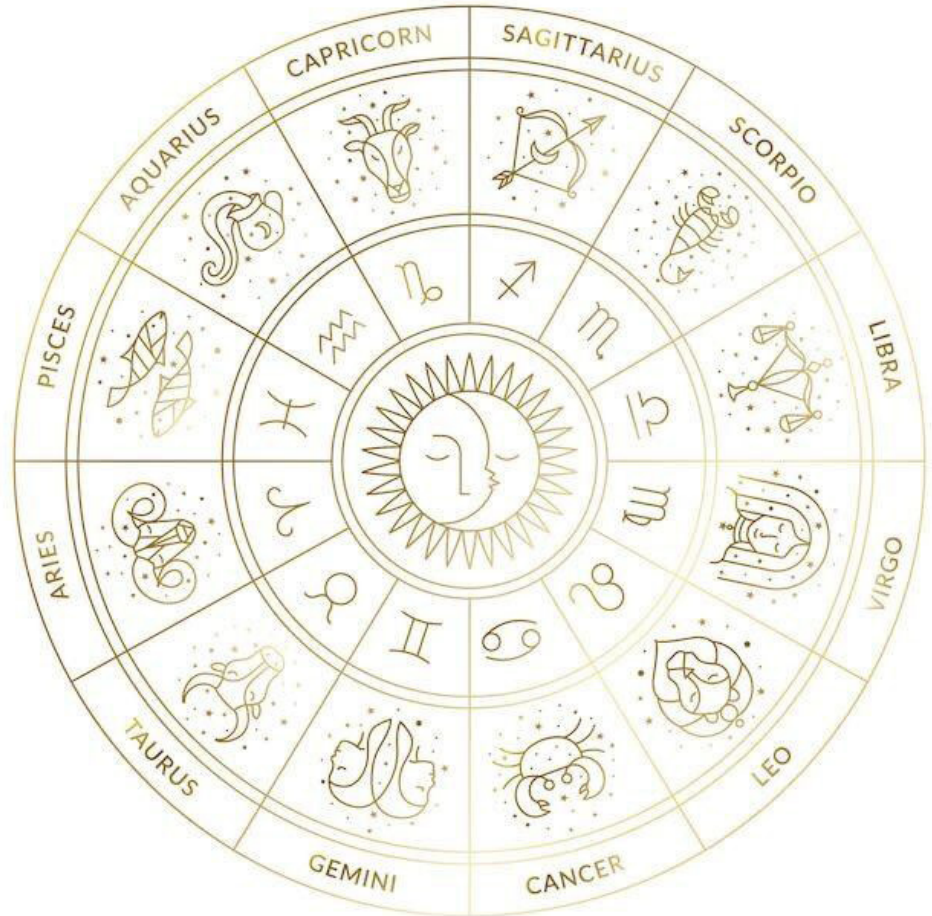

# *What is your Soul's Signature?*

What sign and element are your Primal 3?

- Sun sign - Sign & Element
- Moon sign - Sign & Element
- Ascending (rising) sign - Sign & Element

# 4 Elements

**FIRE** Aries • Leo • Sagittarius

---

**EARTH** Taurus • Virgo • Capricorn

---

**AIR** Gemini • Libra • Aquarius

---

**WATER** Cancer • Scorpio • Pisces

# 4 Elements

**FIRE** Spontaneous • Inspiring • Creative

---

**EARTH** Grounding • Practical • Manifesting

---

**AIR** Intellectual • Communicative  
• Focused on ideas & facts

---

**WATER** Intuitive • Emotional • Sensitive

# *The 12 houses as above so below.*

12 areas of your life tone light color - song

Where the energy is lived on a 3D level

Day to day

Holistic