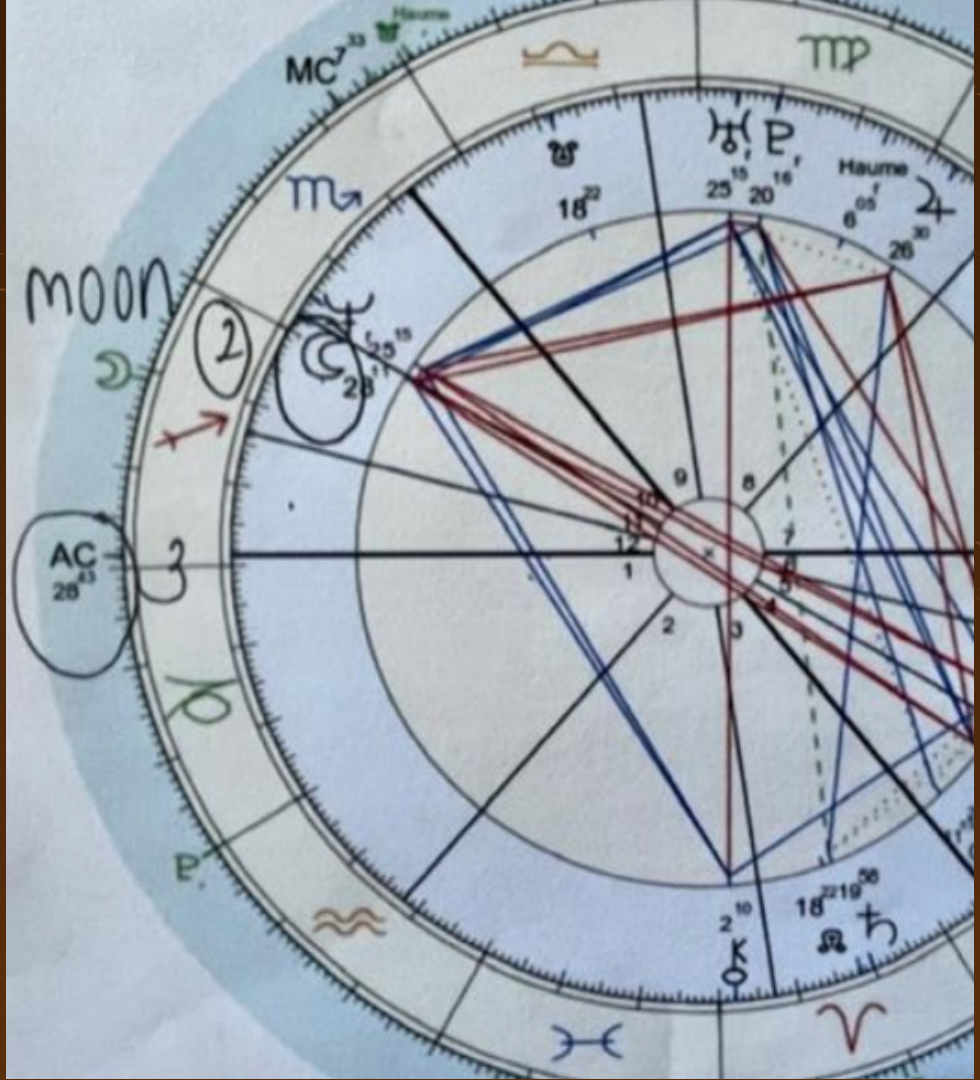

The Primal 3

SUN

MOON

Ascendant AC
(Rising)